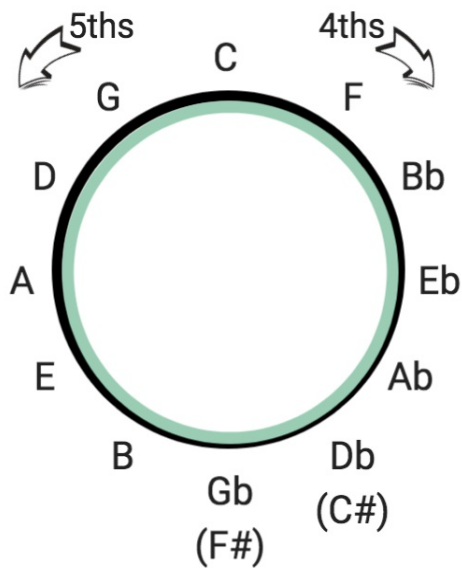

Major Scales: One Octave

Baritone/Euphonium

Concert B-flat Major

Concert E-flat Major

Concert A-flat Major

Concert D-flat Major*

*The enharmonic version of this scale is C-sharp Major - see next page

Concert G-flat Major*

*The enharmonic version of this scale is F-sharp Major - see next page

Concert B Major

Concert E Major

Concert A Major

Major Scales: One Octave

Baritone/Euphonium, p. 2

Concert D Major

Concert G Major

Concert C Major

Concert F Major

Enharmonic Scales

Concert C-sharp Major *Enharmonic with D-flat*

Concert F-sharp Major *Enharmonic with G-flat*

Circle of Keys

Created by Dr. Selfridge, 2018

This work is licensed under a Creative Commons Attribution-NonCommercial-ShareAlike 4.0 International License.